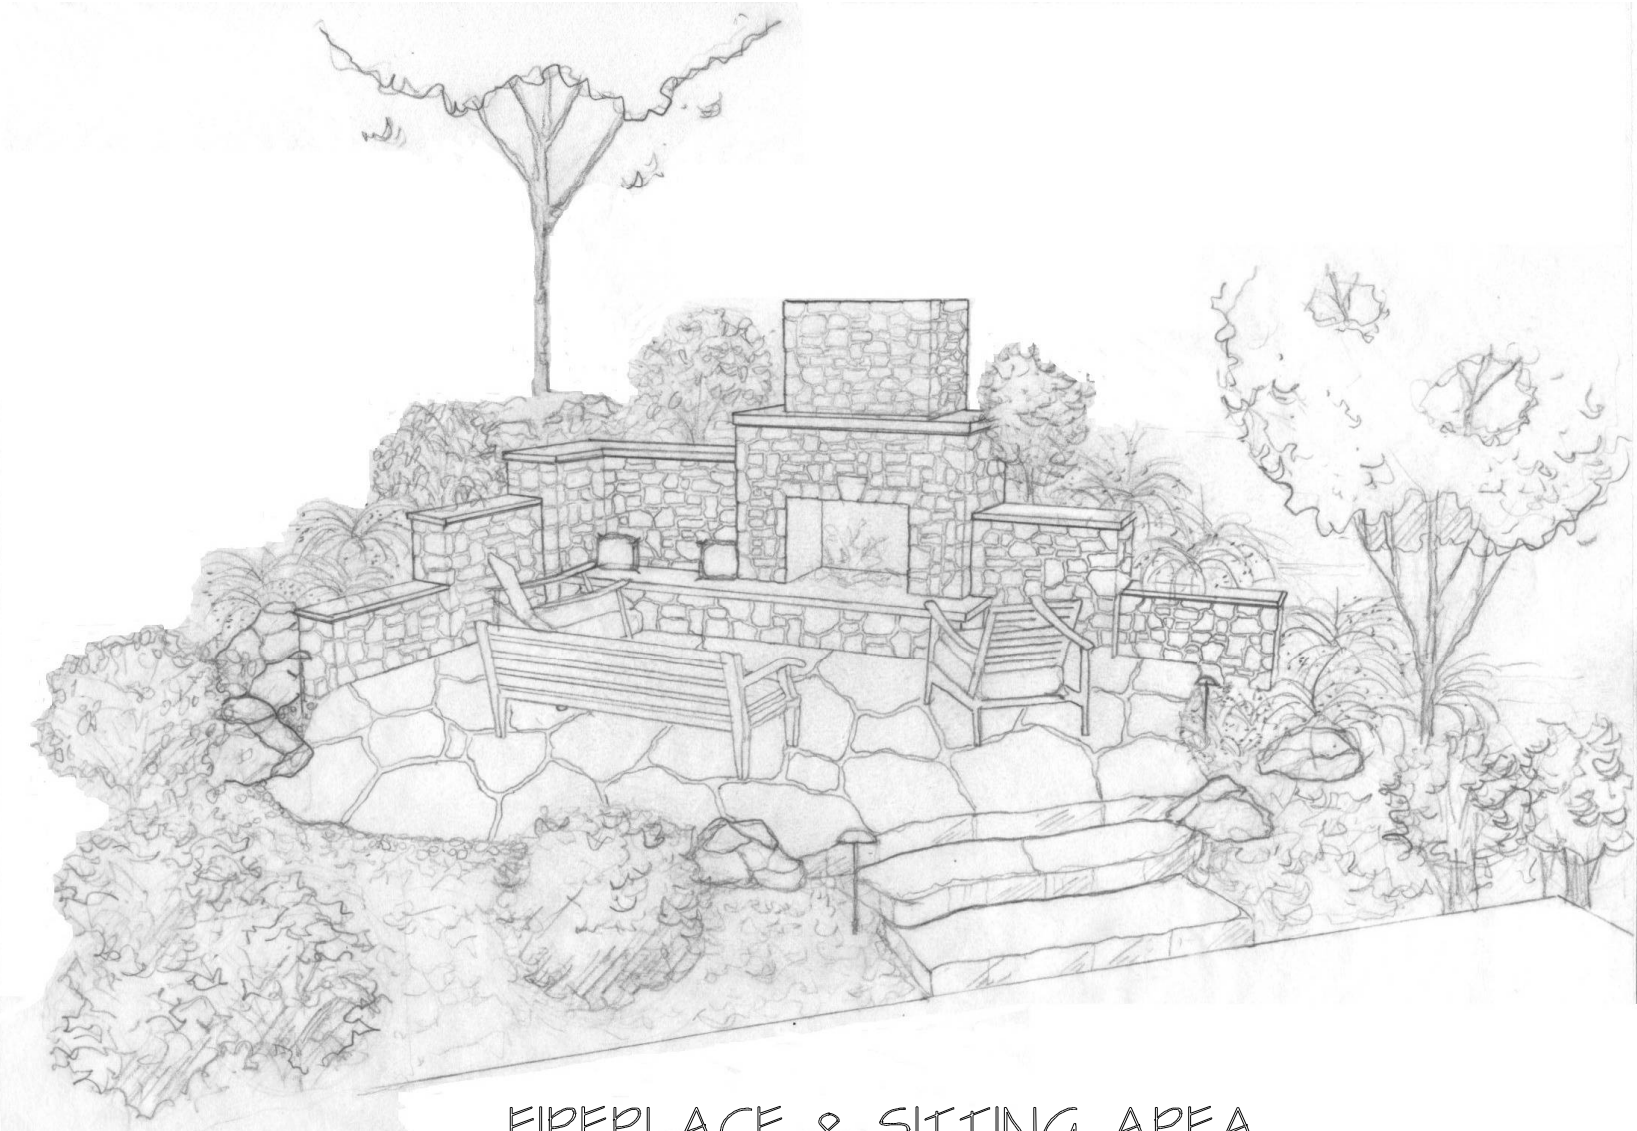

WAGERSTER DESIGN GROUP
Landscape Architecture

No. Date Revision

Client :
Spring Ridge

Address :
Frederick, MD
21701

Scale : 1/4" = 1'-0"

Plan No :

Designer : KEW
Editor : KEW
Date : Feb. 2013

FIREPLACE & SITTING AREA