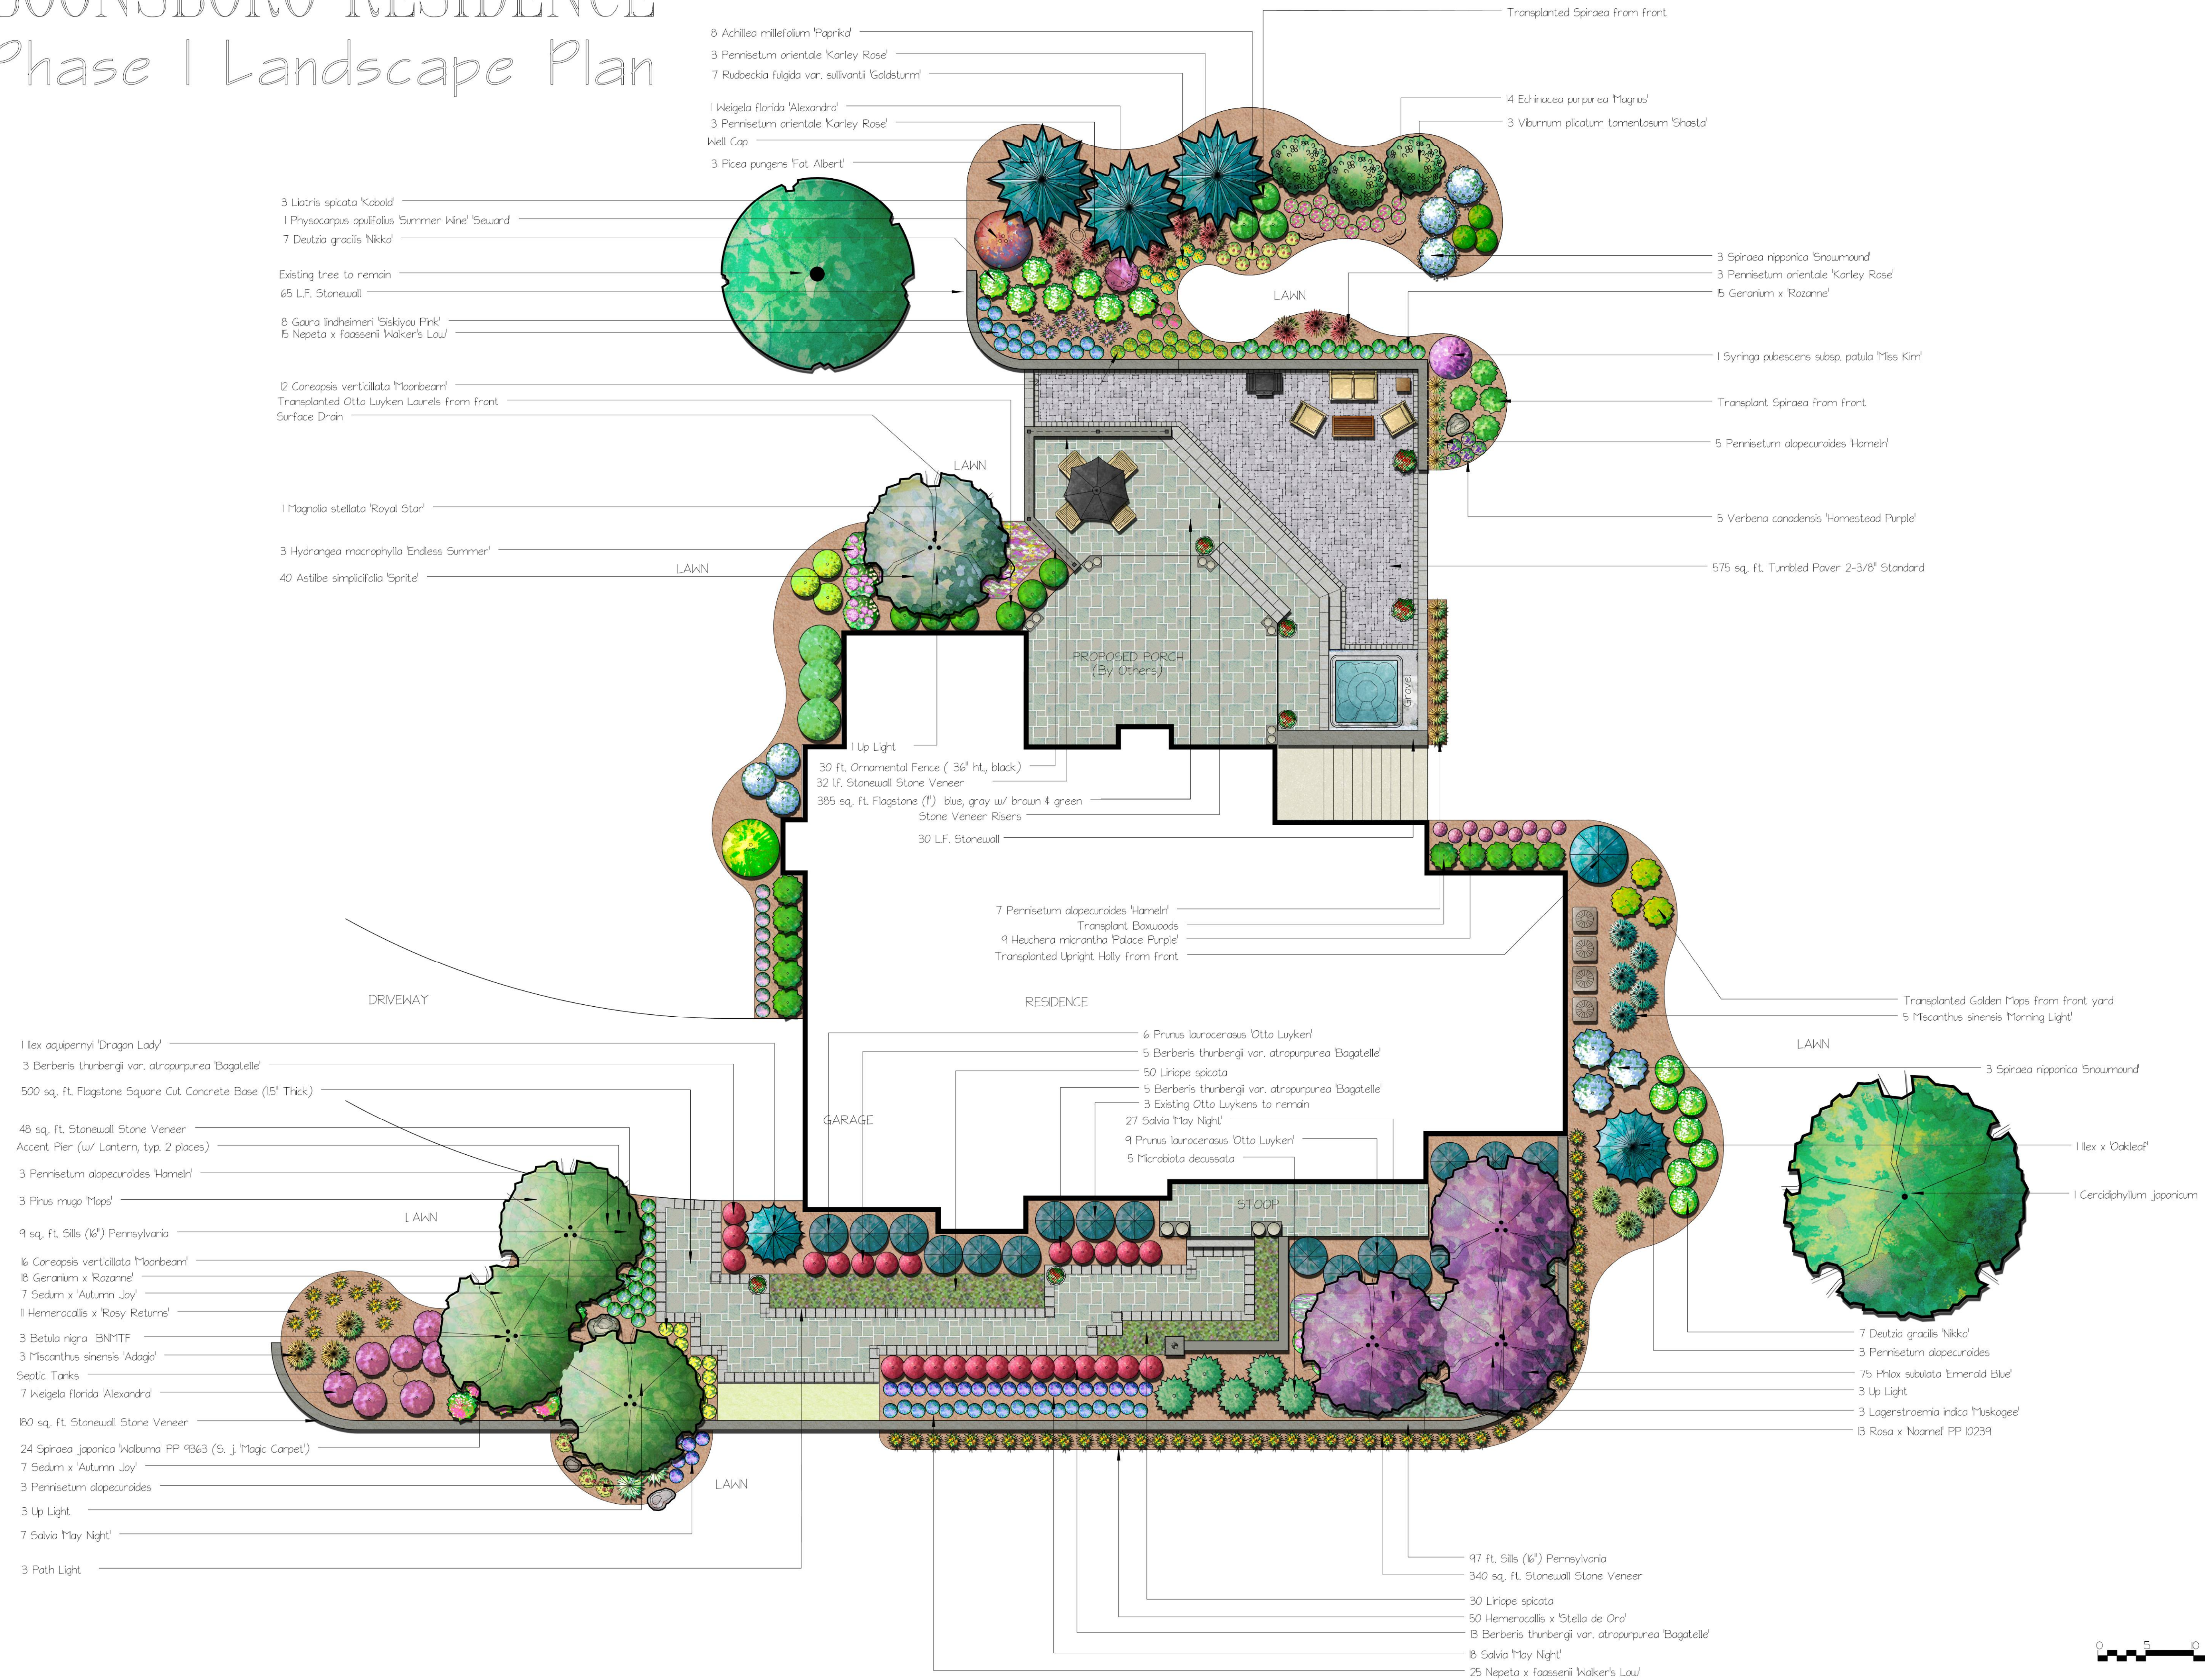

BOONSBORO RESIDENCE

Phase I Landscape Plan

WAGESTER DESIGN GROUP
Landscape Architecture

No.	Date	Revision
7	8/31	Phase I Change
6	8/8	Phase I Change
5	7/12	Landscape Changes
4	7/07	Layout & Grade Changes

Client :
Boonsboro Res.

Address :
Boonsboro, MD 21740

Scale : 1/8" = 1'-0"

Plan No : 1 of 1

Designer : KEW
Editor : KEW
Date : August 2007