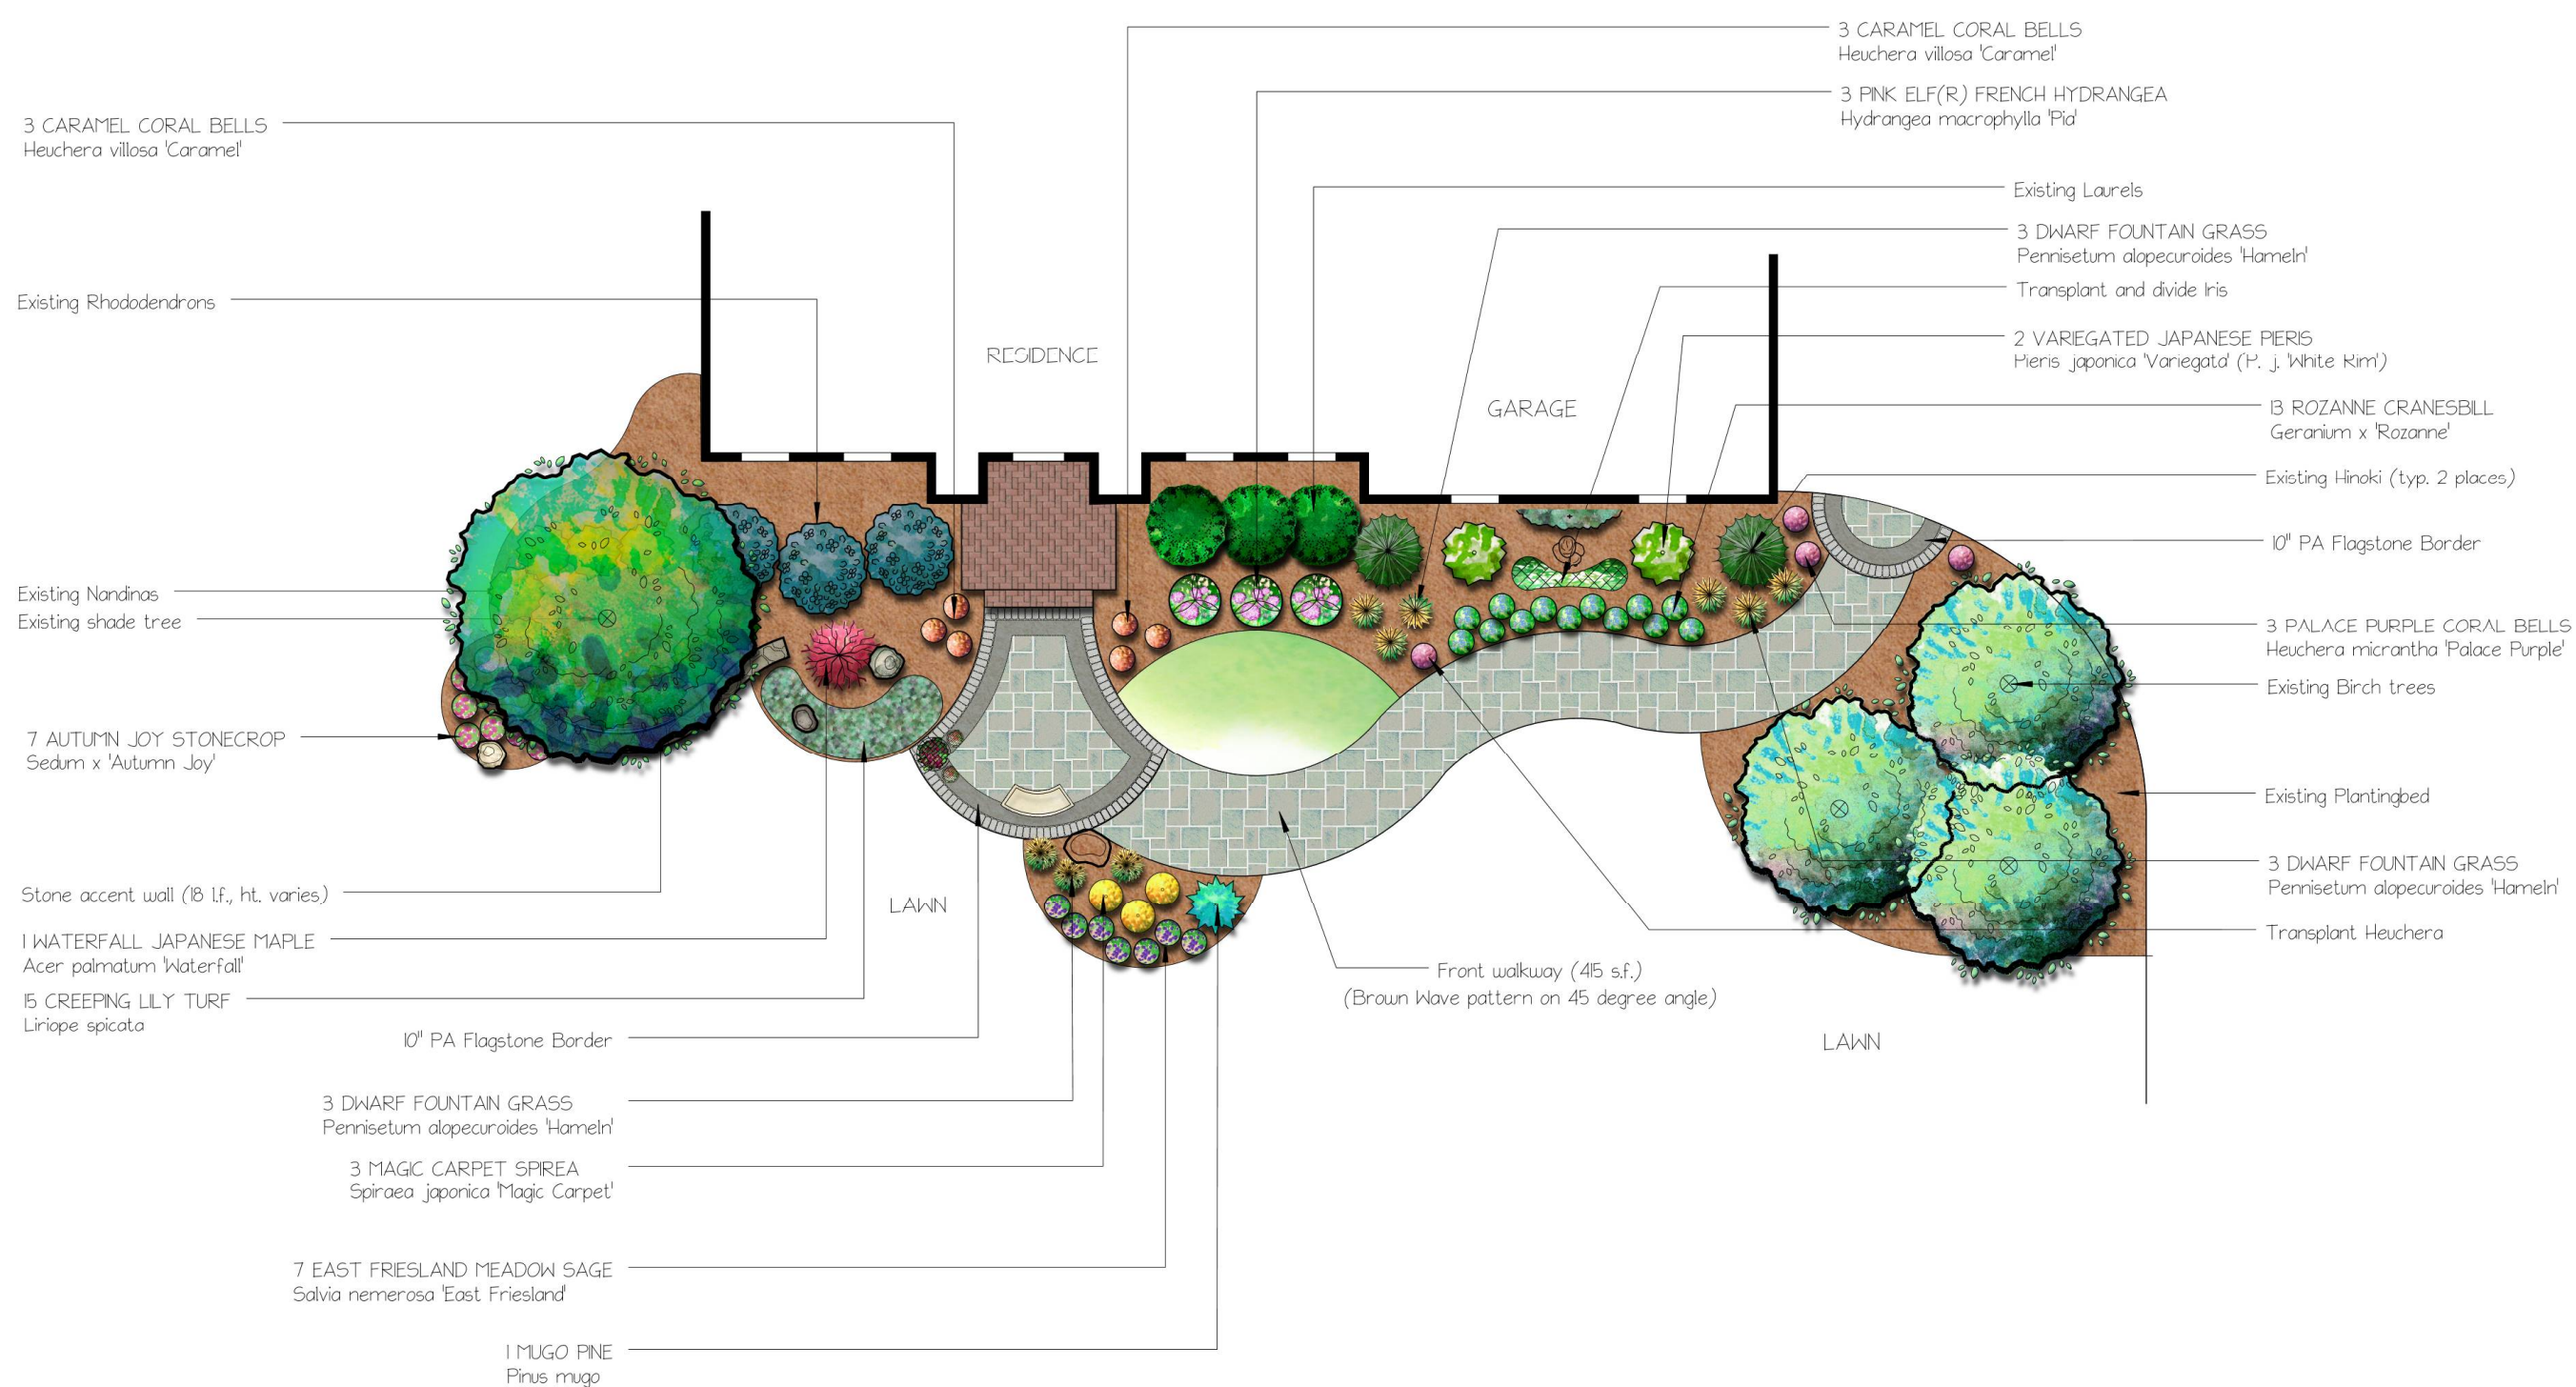

WASHINGTON COUNTY RESIDENCE

WAGESTER DESIGN GROUP
Landscape Architecture

No.	Date	Revision
1	5/09	Revised Landscaping
1	1/13/08	Added Landscaping

Client :
Washington County

Address :
Boonesboro, MD 21713

Scale : 1/8" = 1'-0"

Plan No :

Designer : KEW
Editor : KEW
Date : May 2009