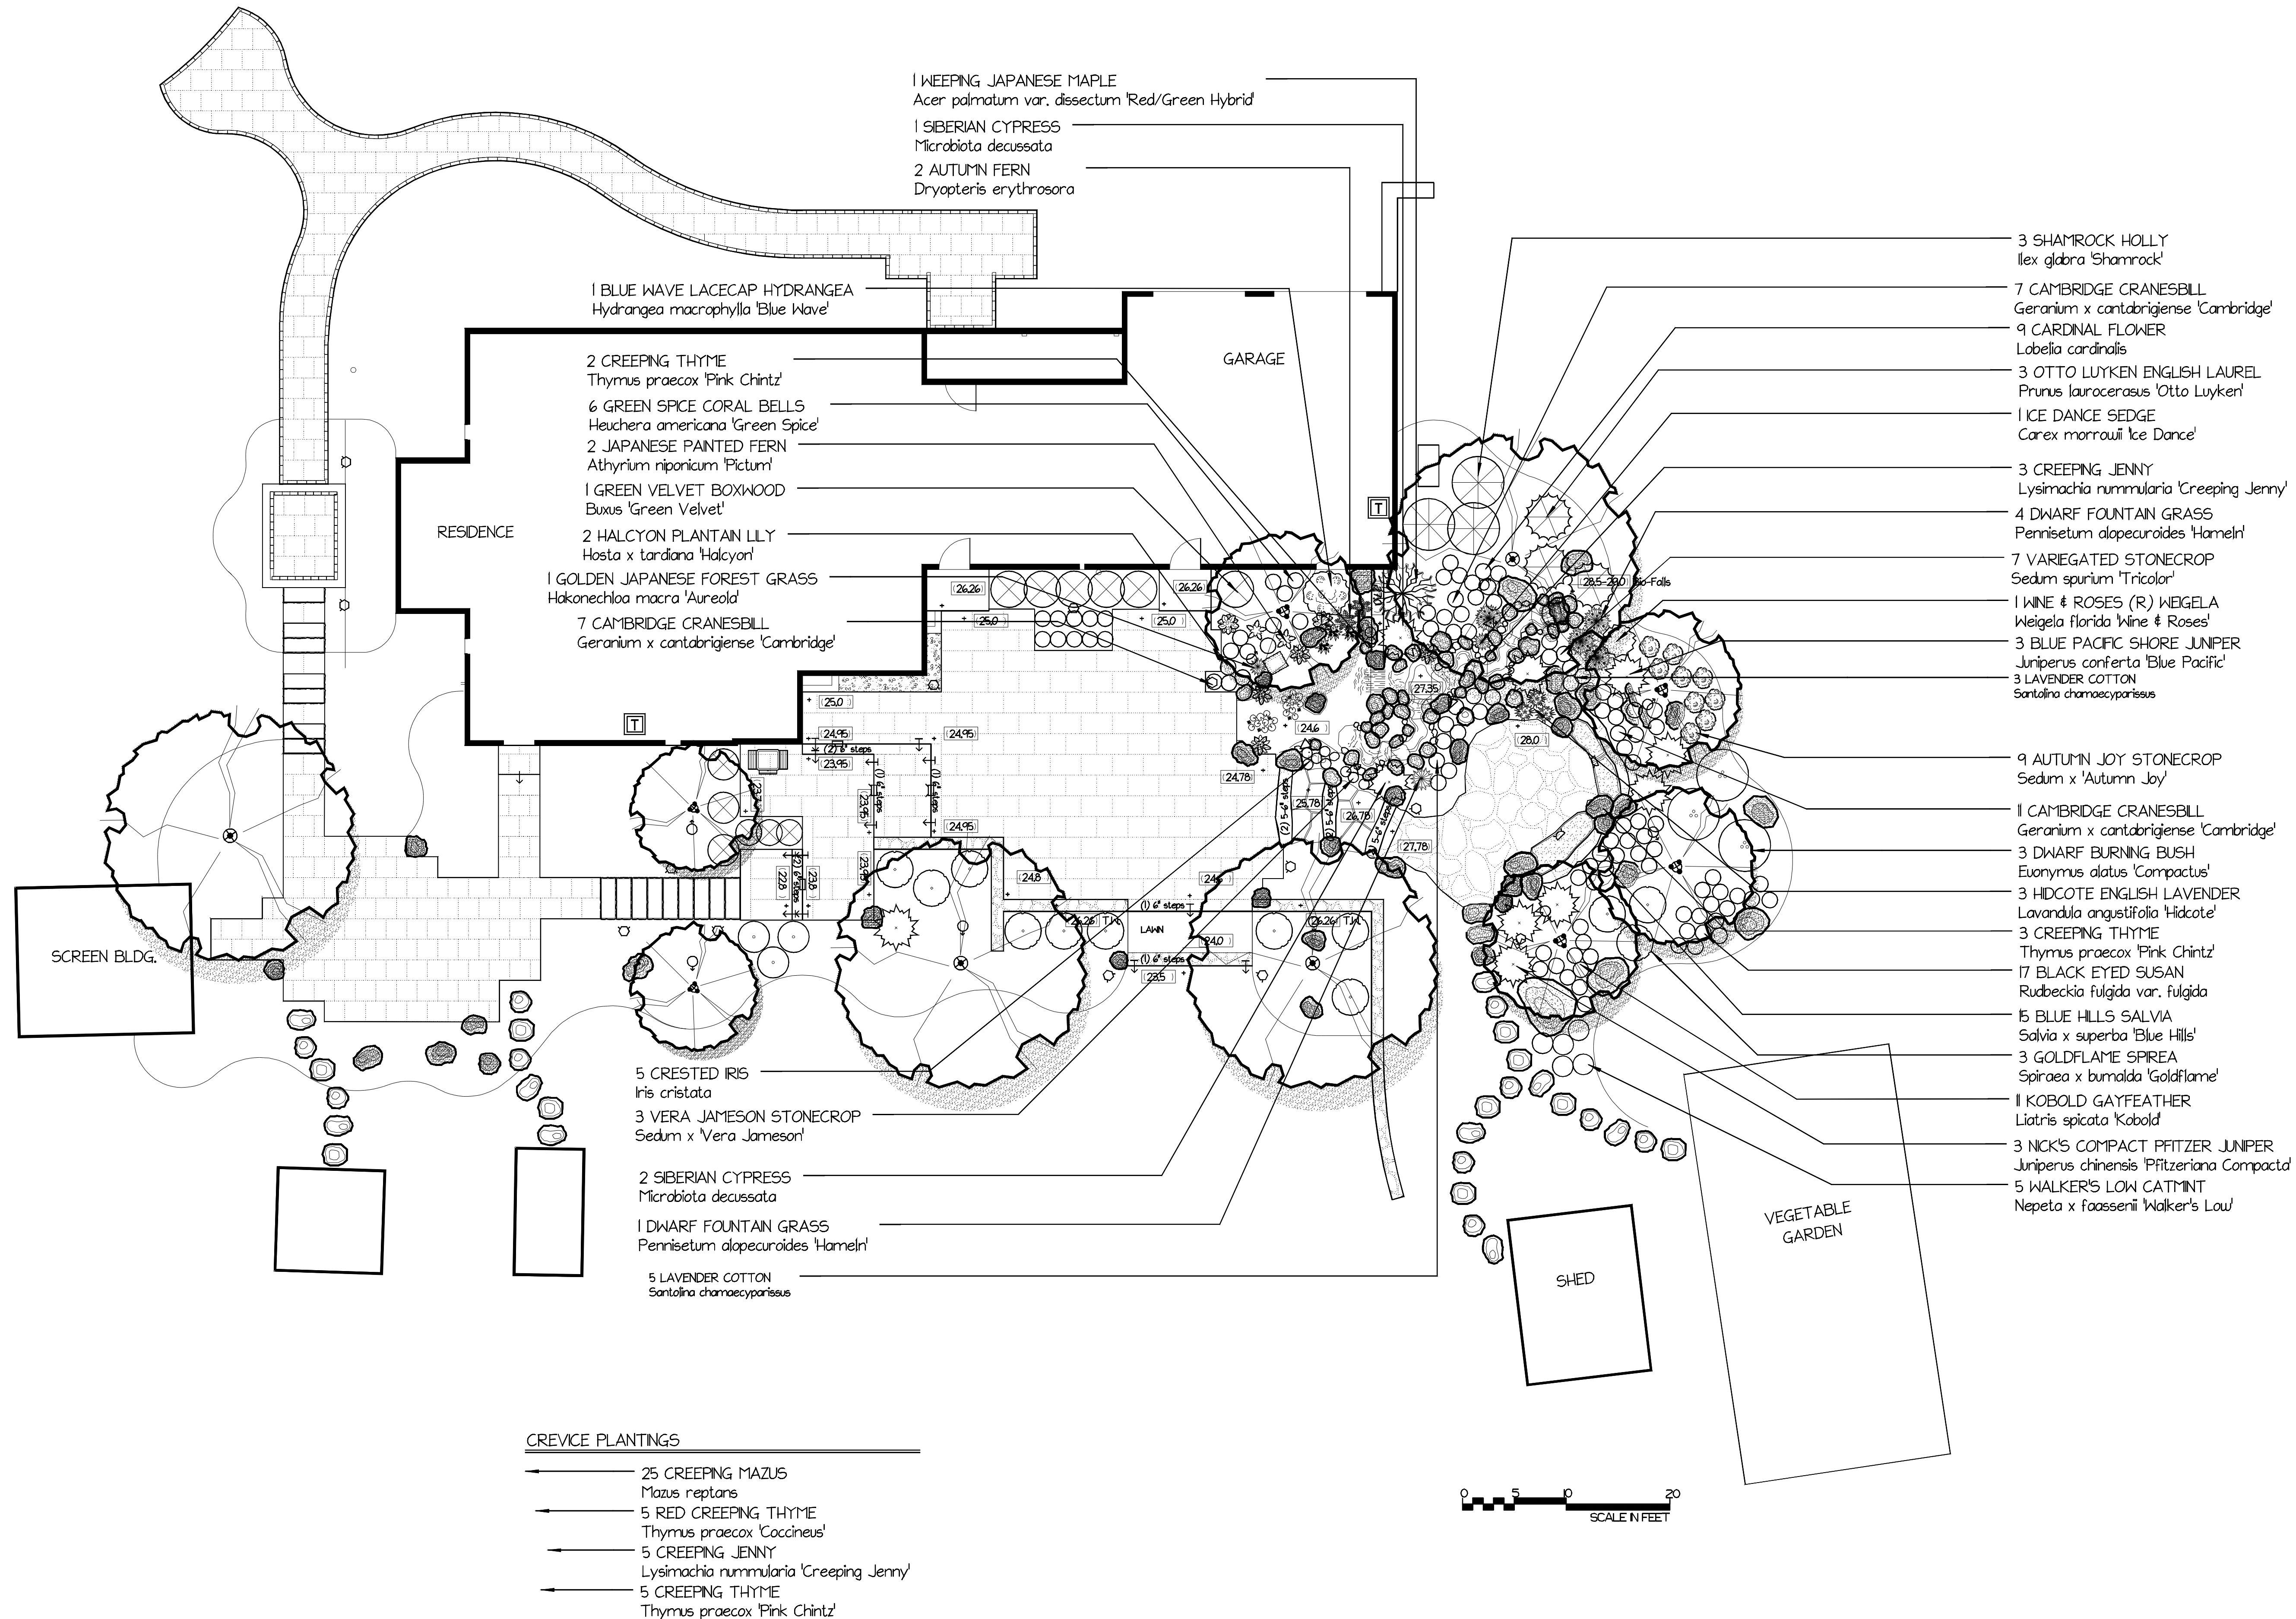

MYERSVILLE RESIDENCE Landscape Plan

WAGESTER DESIGN GROUP
Landscape Architecture

No. Date Revision

Client :
Myersville Res.

Address :
Myersville, MD 21773

Scale : 1/8" = 1'-0"

Plan No :

Designer : KEW
Editor : KEW
Date : March, 2010