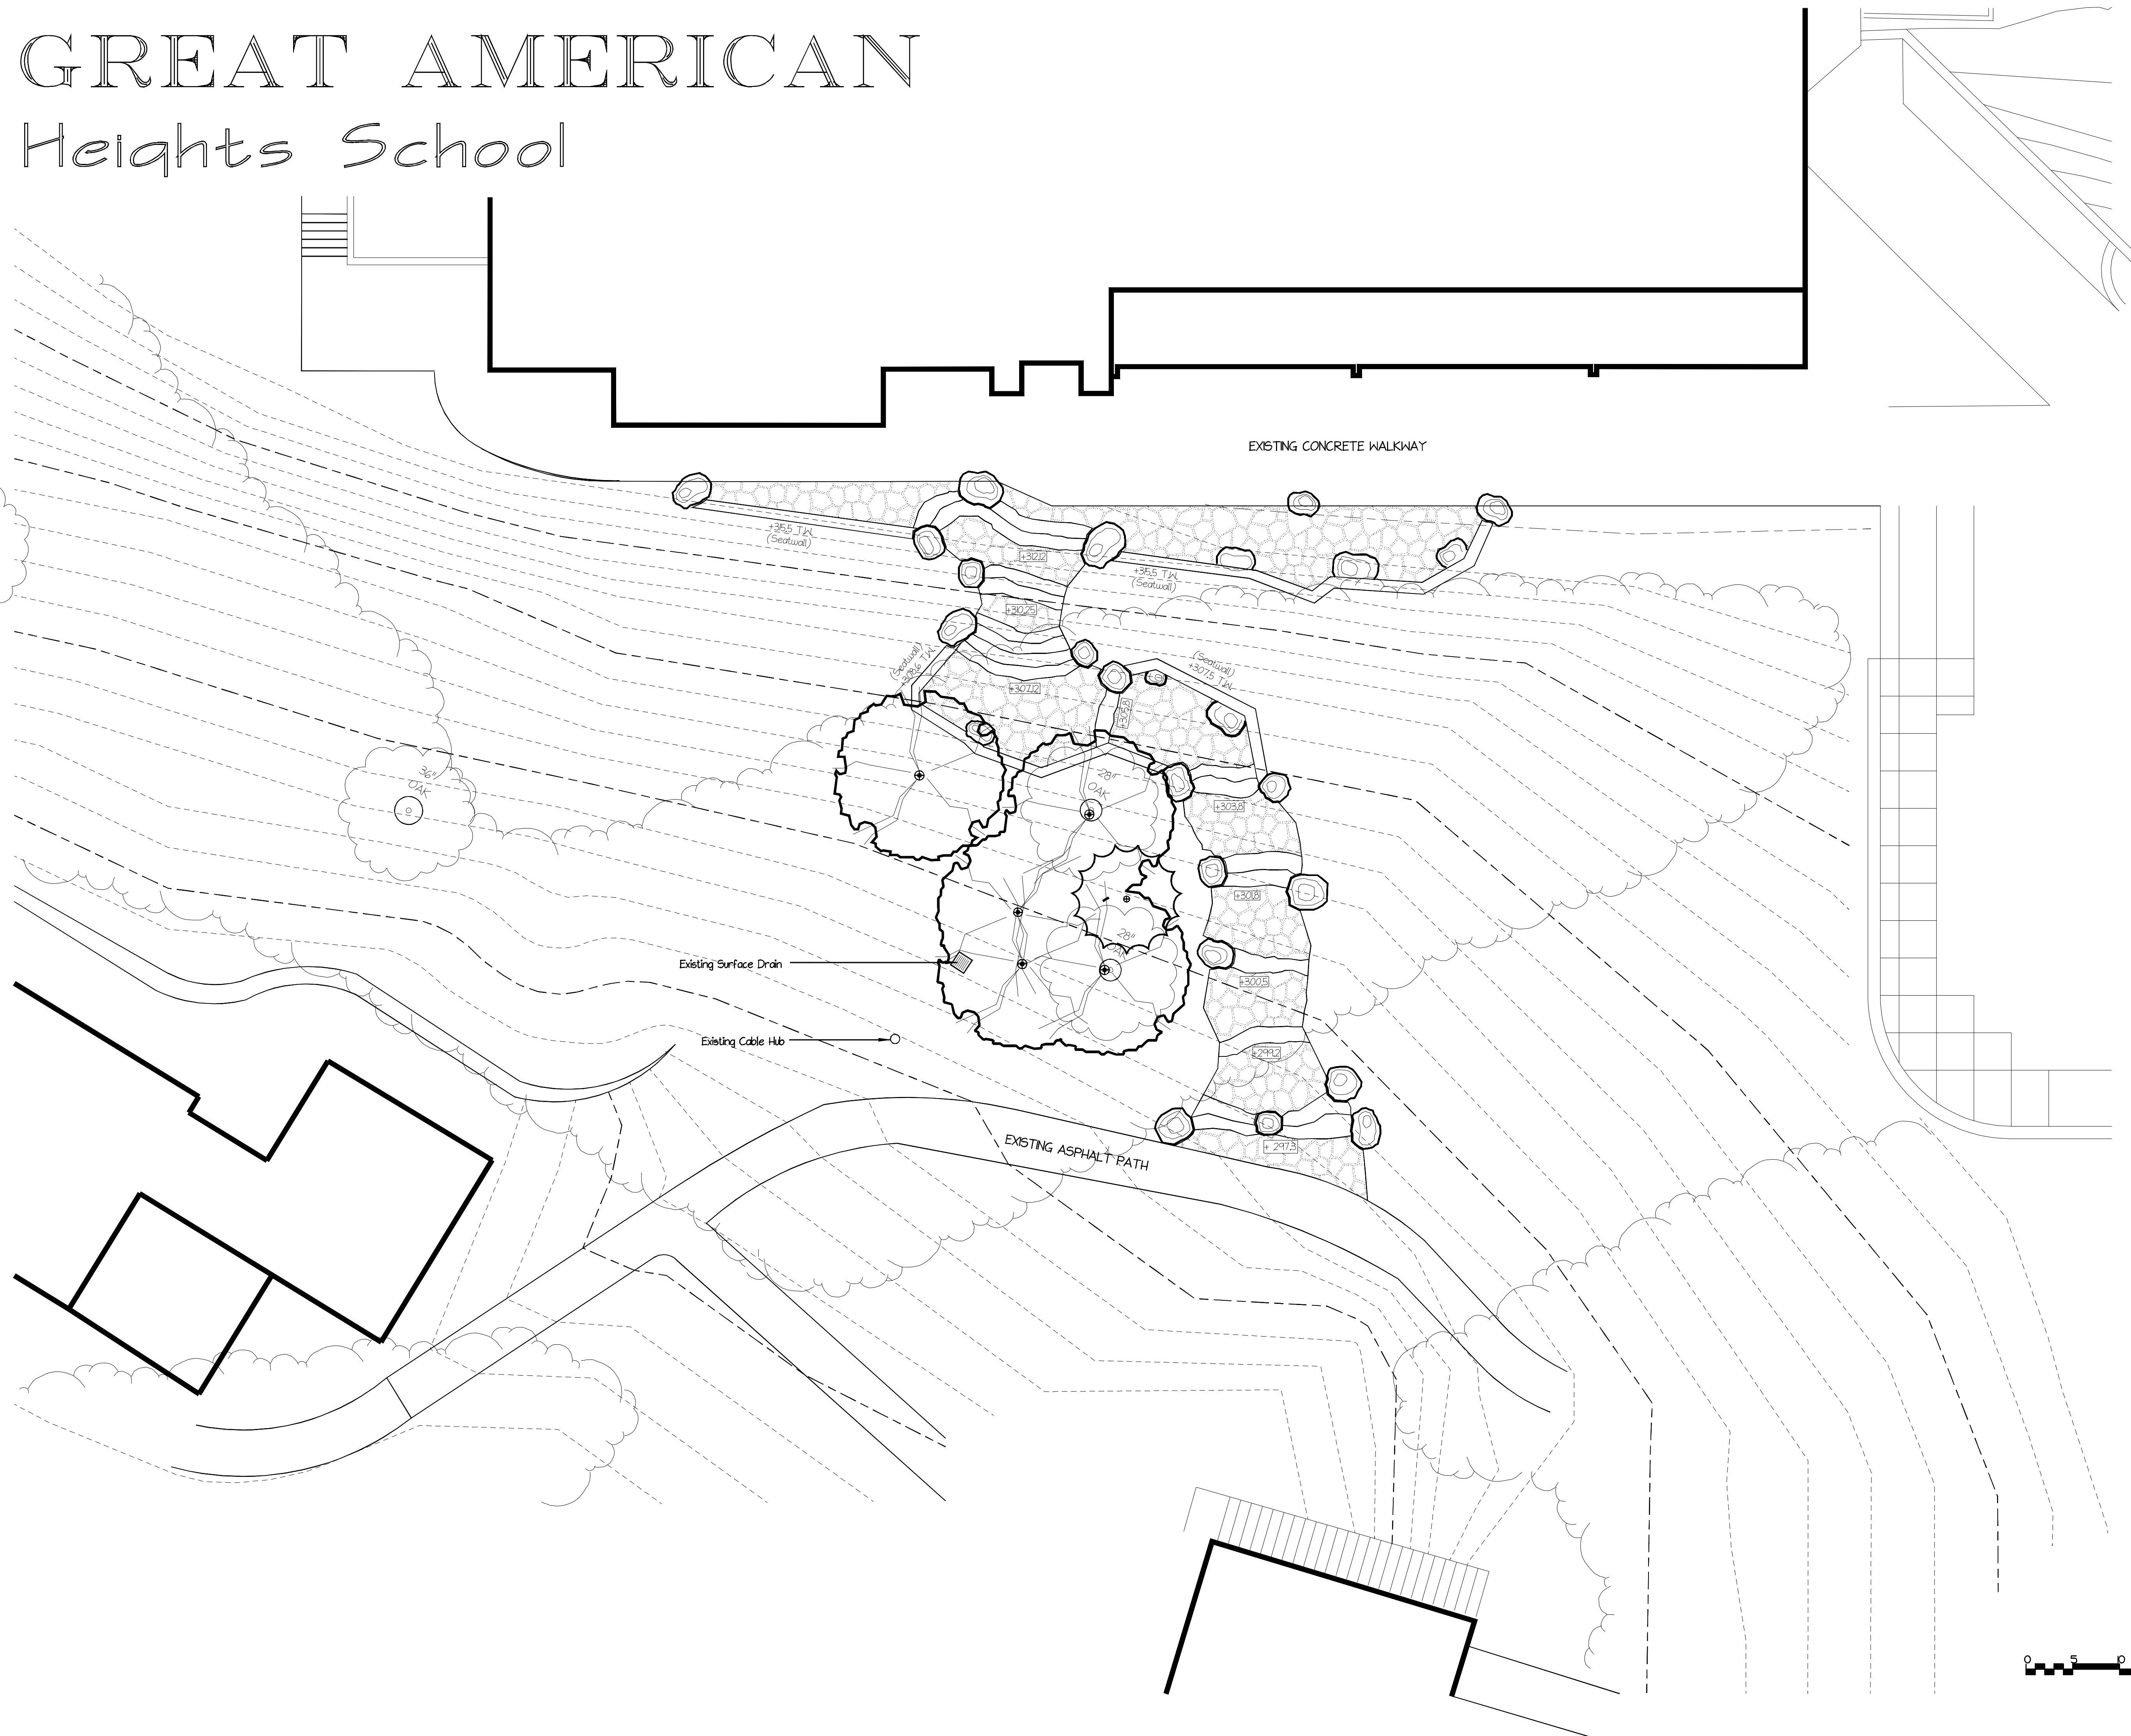

GREAT AMERICAN Heights School

WAGESTER DESIGN GROUP
 Landscape Architecture

No.	Date	Revision

Client :
Heights School

Address :
 10400 Seven Locks Rd.
 Potomac, MD 20871

Scale : 1/8" = 1'-0"

Plan No :

Designer : KEW
 Editor : KEW
 Date : July 2006